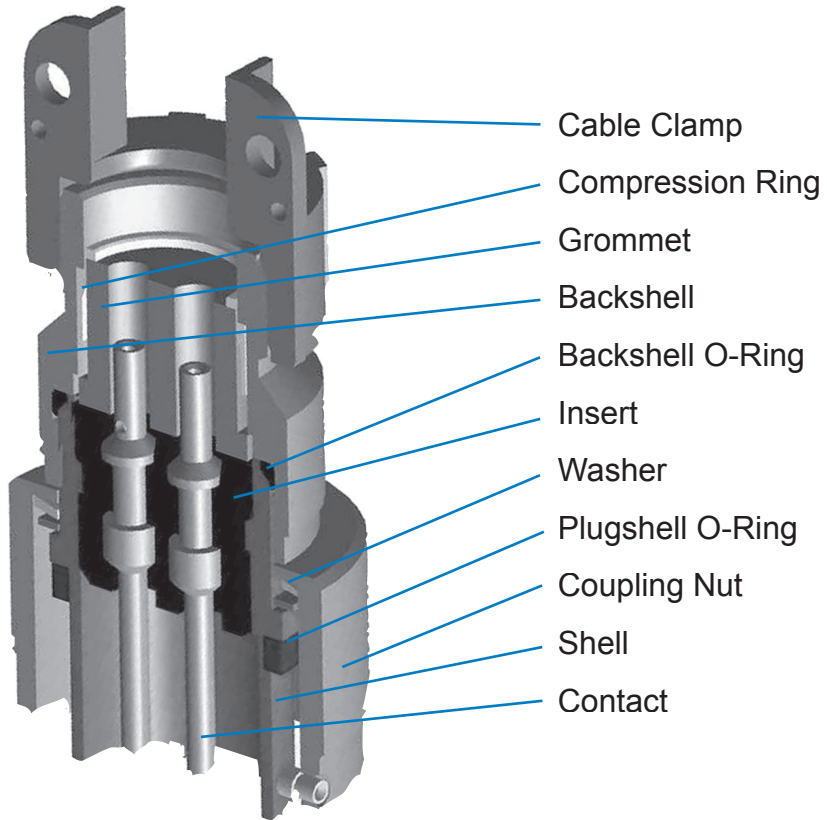

**Glenair Commital ITS Series
Reverse Bayonet Connector Assemblies
Cross Section**

Introduction
Reverse Bayonet
Assemblies

**-06
Straight Plug**

**-00
Wall Mount
Receptacle**