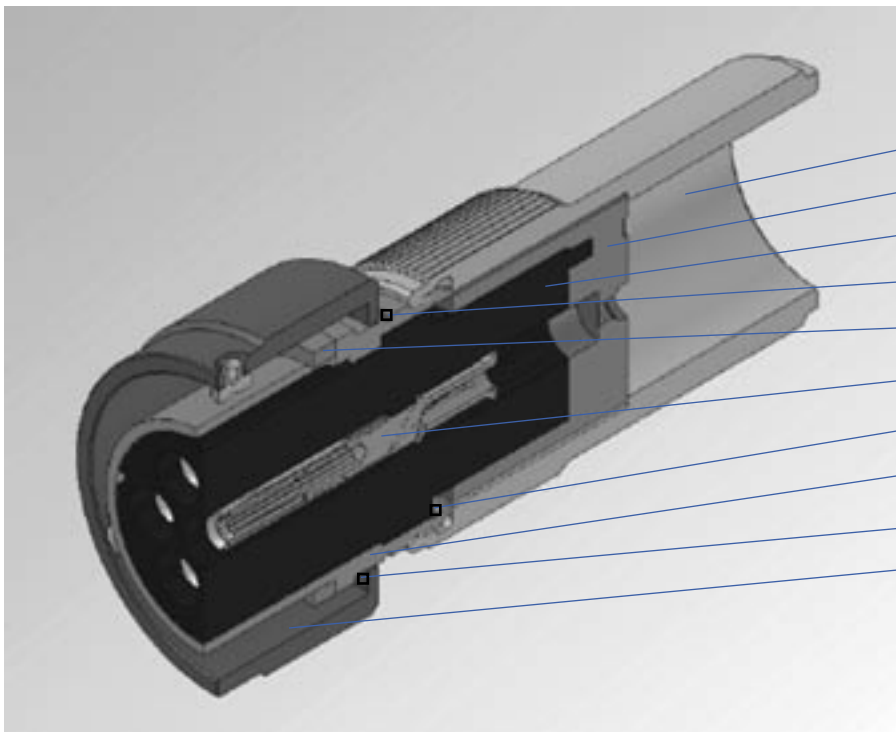

Exploded View
Series ITH Rigid Insert Reverse Bayonet Connectors
Wall Mounted Receptacle and Straight Plug

Wall Mounted Receptacle

- Sealing grommet
- Pin insert
- Pin contact
- Locking seeger
- Front sealing
- Receptacle
- Stainless steel pin

Straight Plug

- Backshell
- Sealing grommet
- Socket insert
- Seeger for coupling nut
- Front O-Ring
- Socket contact
- Insert Retaining Ring
- Shell
- Wave washer
- Coupling nut