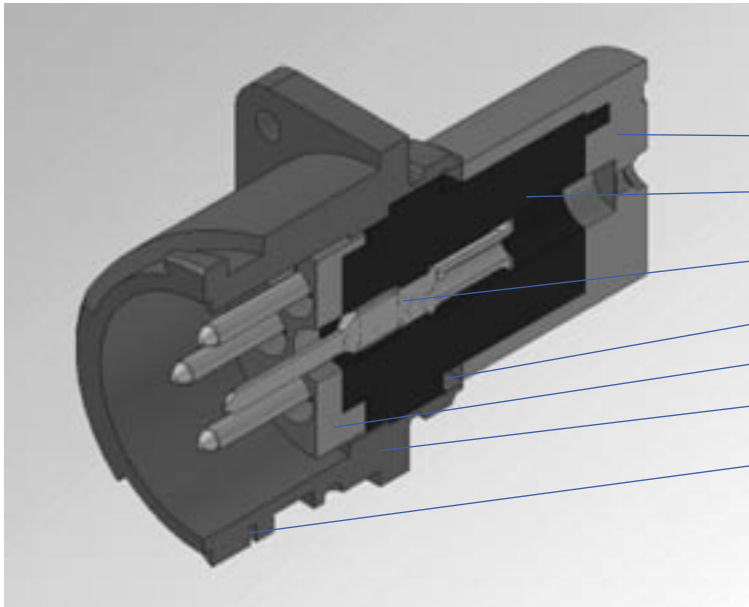

Exploded View
Series ITH Rigid Insert Reverse Bayonet Connectors
Wall Mounted Receptacle and Straight Plug

Wall Mounted Receptacle

- Sealing grommet
- Pin insert
- Pin contact
- Locking seeger
- Front sealing
- Receptacle
- Stainless steel pin

Straight Plug

- Backshell
- Sealing grommet
- Socket insert
- Seeger for coupling nut
- Front O-Ring
- Socket contact
- Insert Retaining Ring
- Shell
- Wave washer
- Coupling nut