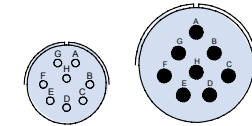

Glenair IPT SE Series Available Insert Arrangements

3 Contacts

Arrangement:	8-3A	8-33	12-3
Contact Size:	20	20	16
Service Rating:	I	I	II

6 Contacts

Arrangement:	10-6	10-98*	12-A6*
Contact Size:	20	20	16
Service Rating:	I	II	I

10 Contacts

Arrangement:	12-10
Contact Size:	20
Service Rating:	I

12 Contacts

Arrangement:	14-12	14-12/3*
Contact Size:	8-20, 4-16	16
Service Rating:	I	I

16 Contacts

Arrangement:	20-16
Contact Size:	16
Service Rating:	II

5 Contacts

Arrangement:	14-5
Contact Size:	16
Service Rating:	II

8 Contacts

Arrangement:	12-8*	16-8
Contact Size:	20	16
Service Rating:	I	II

11 Contacts

Arrangement:	18-11
Contact Size:	16
Service Rating:	II

15 Contacts

Arrangement:	14-15
Contact Size:	14-20, 1-16
Service Rating:	I

19 Contacts

Arrangement:	14-19
Contact Size:	20
Service Rating:	I

Contact
Legend

20

16

* Consult
Factory