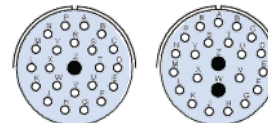

15 Contacts

Arrangement:	14-15
Contact Size:	14-20, 1-16
Service Rating:	I

19 Contacts

Arrangement:	14-19
Contact Size:	20
Service Rating:	I

Contact
Legend

20

16

* Consult
Factory

Glenair IPT SE Series Available Insert Arrangements

21 Contacts

Arrangement:	22-21*
Contact Size:	16
Service Rating:	II

26 Contacts

Arrangement:	16-26
Contact Size:	20
Service Rating:	I

41 Contacts

Arrangement:	20-41	22-41*
Contact Size:	20	27-20, 14-16
Service Rating:	I	I

61 Contacts

Arrangement:	24-61
Contact Size:	20
Service Rating:	I

23 Contacts

Arrangement:	16-23	16-99*
Contact Size:	22-20, 1-16	21-20, 2-16
Service Rating:	I	I

32 Contacts

Arrangement:	18-32	22-32*
Contact Size:	20	20
Service Rating:	I	I