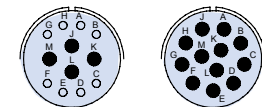

Glenair IPT SE Series Available Insert Arrangements

3 Contacts

Arrangement:	8-3A	8-33	12-3
Contact Size:	20	20	16
Service Rating:	I	I	II

6 Contacts

Arrangement:	10-6	10-98*	12-A6*
Contact Size:	20	20	16
Service Rating:	I	II	I

10 Contacts

Arrangement:	12-10
Contact Size:	20
Service Rating:	I

12 Contacts

Arrangement:	14-12	14-12/3*
Contact Size:	8-20, 4-16	16
Service Rating:	I	I

16 Contacts

Arrangement:	20-16
Contact Size:	16
Service Rating:	II

5 Contacts

Arrangement:	14-5
Contact Size:	16
Service Rating:	II

8 Contacts

Arrangement:	12-8*	16-8
Contact Size:	20	16
Service Rating:	I	II

11 Contacts

Arrangement:	18-11
Contact Size:	16
Service Rating:	II

15 Contacts

Arrangement:	14-15
Contact Size:	14-20, 1-16
Service Rating:	I

19 Contacts

Arrangement:	14-19
Contact Size:	20
Service Rating:	I

Contact
Legend

20

16

* Consult
Factory