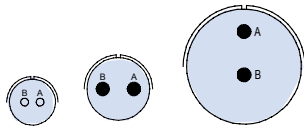

Glenair IPT Series Available Insert Arrangements

2 Contacts

Arrangement:	8-2	10-2	16-2
Contact Size:	20	16	16-2.5
Service Rating:	I	II	I

7 Contacts

Arrangement:	14-5	10-7
Contact Size:	16	20
Service Rating:	II	I

3 Contacts

Arrangement:	8-3	8-3A	8-33	12-3
Contact Size:	20	20	20	16
Service Rating:	I	I	I	II

8 Contacts

Arrangement:	10-8	12-8	16-8
Contact Size:	20	20	16
Service Rating:	I	I	II

4 Contacts

Arrangement:	8-4	12-4
Contact Size:	20	16
Service Rating:	I	I

10 Contacts

Arrangement:	12-10
Contact Size:	20
Service Rating:	I

5 Contacts

Arrangement:	14-5
Contact Size:	16
Service Rating:	II

11 Contacts

Arrangement:	18-11
Contact Size:	16
Service Rating:	II

6 Contacts

Arrangement:	10-6	10-98*	12-A6
Contact Size:	20	20	16
Service Rating:	I	II	I

12 Contacts

Arrangement:	14-12	14-12/3
Contact Size:	8-20, 4-16	16
Service Rating:	I	I

Contact Legend

20

16

* Consult Factory

14 Contacts