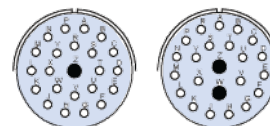

Arrangement:	12-14	14-14*
Contact Size:	20	20
Service Rating:	I	I

15 Contacts

Arrangement:	14-15
Contact Size:	14-20, 1-16
Service Rating:	I

16 Contacts

Arrangement:	20-16
Contact Size:	16
Service Rating:	II

18 Contacts

Arrangement:	14-18*
Contact Size:	20
Service Rating:	I

19 Contacts

Arrangement:	14-19
Contact Size:	20
Service Rating:	I

21 Contacts

Arrangement:	22-21*
Contact Size:	16
Service Rating:	II

23 Contacts

Arrangement:	16-23	16-99
Contact Size:	22-20, 1-16	21-20, 2-16
Service Rating:	I	I

24 Contacts

Arrangement:	22-24*
Contact Size:	20
Service Rating:	I

25 Contacts

Arrangement:	20-25*
Contact Size:	20
Service Rating:	I

26 Contacts

Arrangement:	16-26
Contact Size:	20
Service Rating:	I

Contact Legend

20

16

* Consult Factory

Glenair IPT Series Available Insert Arrangements

27 Contacts