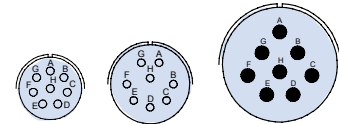

Glenair IPT Series Available Insert Arrangements

2 Contacts

Arrangement:	8-2	10-2	16-2
Contact Size:	20	16	16-2.5
Service Rating:	I	II	I

7 Contacts

Arrangement:	14-5	10-7
Contact Size:	16	20
Service Rating:	II	I

3 Contacts

Arrangement:	8-3	8-3A	8-33	12-3
Contact Size:	20	20	20	16
Service Rating:	I	I	I	II

8 Contacts

Arrangement:	10-8	12-8	16-8
Contact Size:	20	20	16
Service Rating:	I	I	II

4 Contacts

Arrangement:	8-4	12-4
Contact Size:	20	16
Service Rating:	I	I

10 Contacts

Arrangement:	12-10
Contact Size:	20
Service Rating:	I

5 Contacts

Arrangement:	14-5
Contact Size:	16
Service Rating:	II

11 Contacts

Arrangement:	18-11
Contact Size:	16
Service Rating:	II

6 Contacts

Arrangement:	10-6	10-98*	12-A6
Contact Size:	20	20	16
Service Rating:	I	II	I

12 Contacts

Arrangement:	14-12	14-12/3
Contact Size:	8-20, 4-16	16
Service Rating:	I	I

Contact Legend

20

16

* Consult Factory

14 Contacts